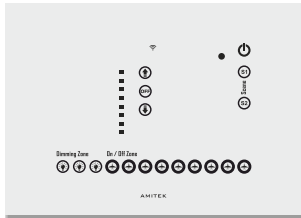

WiFi Lighting Control System

12 Module

WiFi Series

ARA12/39W/IF7054/18