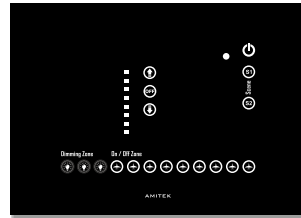

### Standard Series

ARA12/39/IF7057/18

Wi-Fi Light control system is Wi-Fi inbuilt system with an elegant glass finish. The front glass finish gives the best looks to blend with any wall design.

The glass comes in 2 variant white and black. Both have its own richness and it's more of your choice according to your wall color.