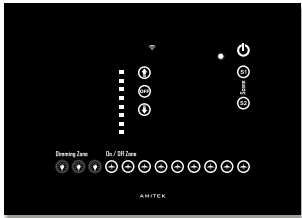

WiFi Lighting Control System

12 Module

WiFi Series

ARA12/39W/IF7054/18