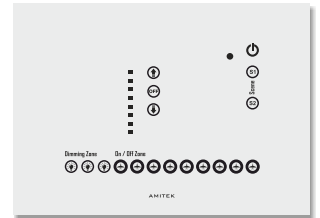

### Standard Series

ARA12/39/IF7057/18

Wi-Fi Light control system is Wi-Fi inbuilt system with an elegant glass finish. The front glass finish gives the best looks to blend with any wall design.

The glass comes in 2 variant white and black. Both have its own richness and it's more of your choice according to your wall color.