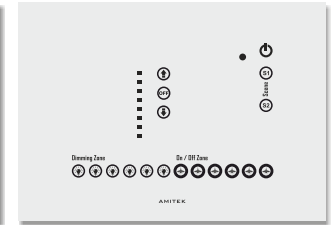

WiFi Lighting Control System

12 Module

WiFi Series

ARA12/66W/IF7056/18

Standard Series

ARA12/66/IF7059/18

Wi-Fi Light control system is Wi-Fi inbuilt system with an elegant glass finish. The front glass finish gives the best looks to blend with any wall design. The glass comes in 2 variant white and black. Both have its own richness and it's more of your choice according to your wall color.

This model is compact 12 zone light control system. It has 6 dimmer zones and 6 on/off zone. This big is enough for a living room of large size where light are more often used more to create the best ambient as per the owners choice.