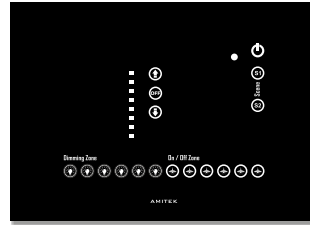

WiFi Lighting Control System

12 Module

WiFi Series

ARA12/66W/IF7056/18

Standard Series

ARA12/66/IF7059/18

Wi-Fi Light control system is Wi-Fi inbuilt system with an elegant glass finish. The front glass finish gives the best looks to blend with any wall design. The glass comes in 2 variant white and black. Both have its own richness and it's more of your choice according to your wall color.

This model is compact 12 zone light control system. It has 6 dimmer zones and 6 on/off zone. This big is enough for a living room of large size where light are more often used more to create the best ambient as per the owners choice.

With Wi-Fi inbuilt it connects to your home Wi-Fi network directly and thus you can control from your smart phone apps directly.

With home gateway installed you can even control this device from on the go almost from anywhere through internet connectivity. Thus giving you the power to monitor and control your home smart devices from almost anywhere.