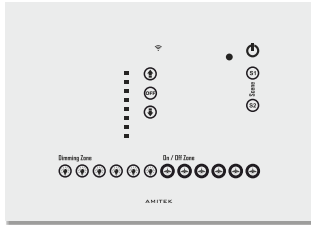

WiFi Lighting Control System

12 Module

WiFi Series

ARA12/66W/IF7056/18

Standard Series

ARA12/66/IF7059/18

Wi-Fi Light control system is Wi-Fi inbuilt system with an elegant glass finish. The front glass finish gives the best looks to blend with any wall design. The glass comes in 2 variant white and black. Both have its own richness and it's more of your choice according to your wall color.

This model is compact 12 zone light control system. It has 6 dimmer zones and 6 on/off zone. This big is enough for a living room of large size where light are more often used more to create the best ambient as per the owners choice.

With Wi-Fi inbuilt it connects to your home Wi-Fi network directly and thus you can control from your smart phone apps directly.

With home gateway installed you can even control this device from on the go almost from anywhere through internet connectivity. Thus giving you the power to monitor and control your home smart devices from almost anywhere.