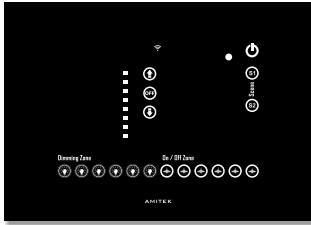

WiFi Lighting Control System

12 Module

WiFi Series

ARA12/66W/IF7056/18

Standard Series

ARA12/66/IF7059/18

Wi-Fi Light control system is Wi-Fi inbuilt system with an elegant glass finish. The front glass finish gives the best looks to blend with any wall design. The glass comes in 2 variant white and black. Both have its own richness and it's more of your choice according to your wall color.

This model is compact 12 zone light control system. It has 6 dimmer zones and 6 on/off zone. This big is enough for a living room of large size where light are more often used more to create the best ambient as per the owners choice.

With Wi-Fi inbuilt it connects to your home Wi-Fi network directly and thus you can control from your smart phone apps directly.

With home gateway installed you can even control this device from on the go almost from anywhere through internet connectivity. Thus giving you the power to monitor and control your home smart devices from almost anywhere.

This is a product for bled of both class and comfort.

Model no.	WiFi	IR/RF	Capacitive Touch	Fan Zone	Dimmer Zone	On/Off Zone	Color Options
ARA12/66W/IF7056/18	✓	IR/IF	✓	0	6	6	
ARA12/66/IF7059/18	✗	IR/IF	✓	0	6	6	